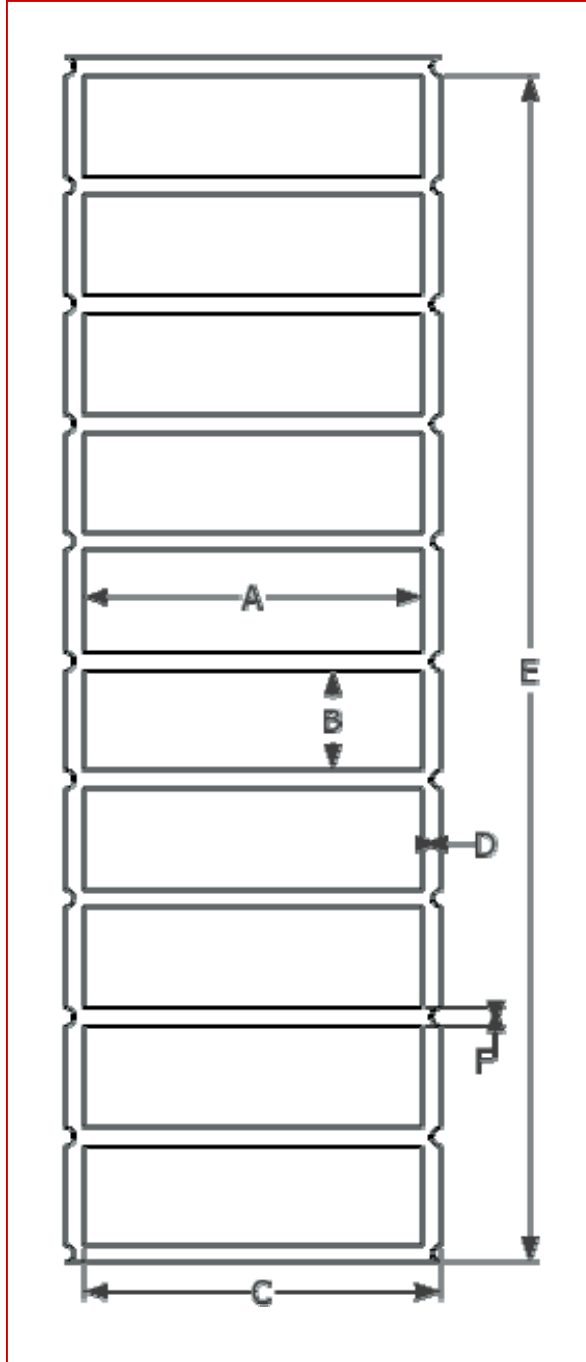

**INNOVATIVE**  
BRICK SYSTEMS, L.L.C.

Innovative Brick Systems, L.L.C.  
11625 Reed Ct.  
Broomfield, Co. 80020  
800-413-4588

**VersaLiner®**  
**#120 Modular Stack Bond**  
**Single Row**

**Dimensions**

A... 7 5/8"  
B... 2 1/4"  
C...\* 8"  
D... 3/8"  
E...\* 26.66"  
F... .4166"

\* ±1/8" for normal thermal expansion and contraction

**Coverage / Piece**

Square Feet.... 1.48  
Linear Feet..... 2.22

A 1 W 0