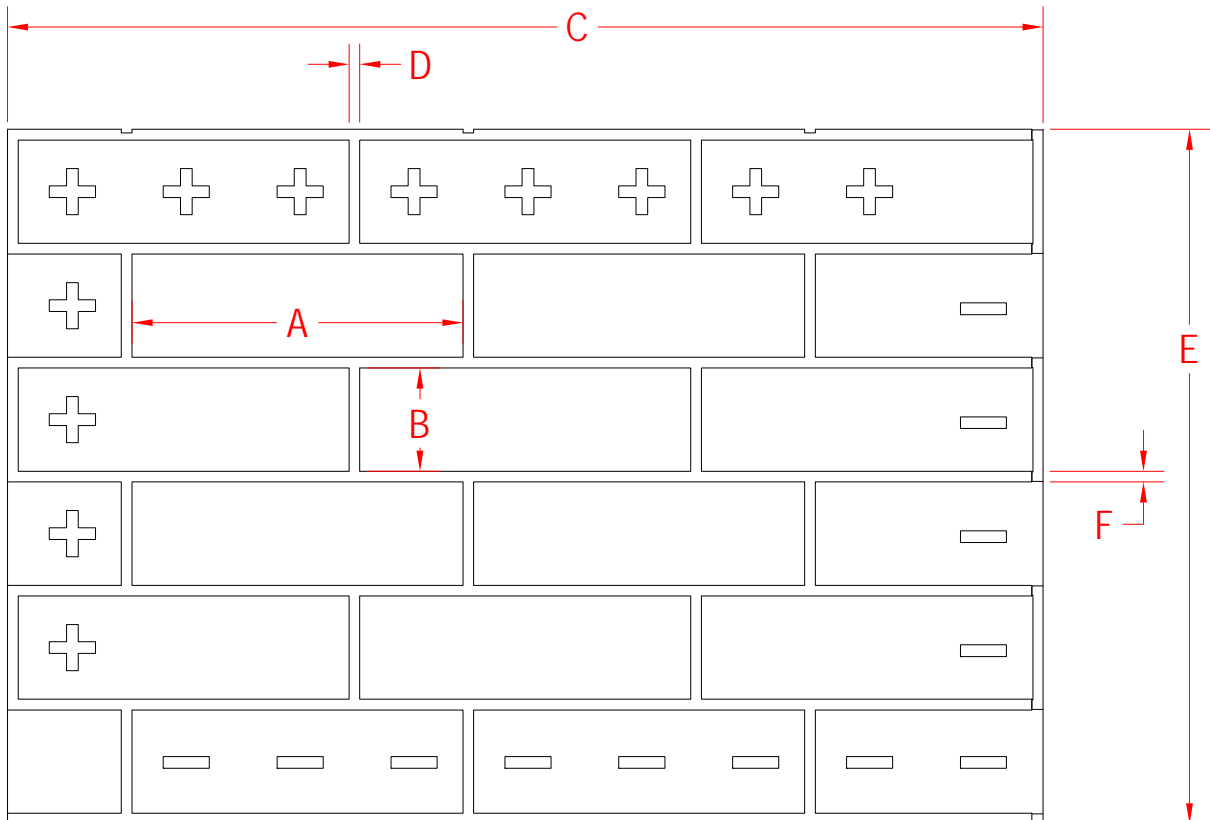

INNOVATIVE
BRICK SYSTEMS, L.L.C.

Innovative Brick Systems, L.L.C.
11625 Reed Ct.
Broomfield, Co. 80020
800-413-4588

VersaLiner®
#402
Utility 1/3 Bond

Dimensions

A... 11 5/8"
B... 3 5/8"
C...* 36 3/8"
D... 3/8"
E...* 24 3/8"
F... 3/8"

* ±1/8" for normal thermal expansion and contraction

Coverage / Piece

Square Feet.... 6
Linear Feet..... 3

Shipping Info

Box size .. 7"x28"x37"
Pcs per box 30
Box weight ... 24 lbs
SF per box 180