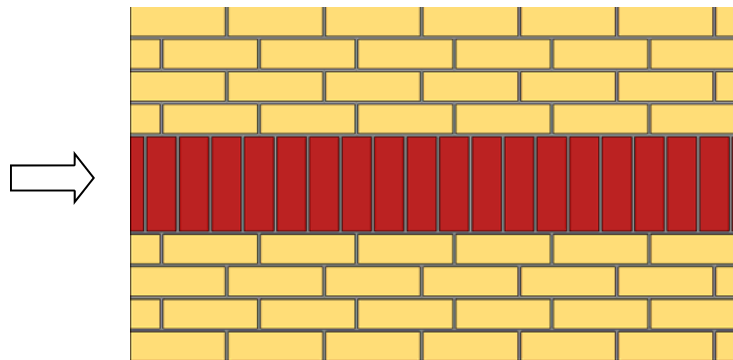

INNOVATIVE
BRICK SYSTEMS, L.L.C.

Innovative Brick Systems, L.L.C.
11625 Reed Ct.
Broomfield, Co. 80020
800-413-4588

VersaLiner®
#425 Utility
Single Row Soldier

Dimensions

- A... 3 5/8"
- B... 11 5/8"
- C...* 36 3/8"
- D... 3/8"
- E...* 12 3/8"
- F... 3/8"

* ±1/8" for normal thermal expansion and contraction

FINISHED PATTERN (RED)

Coverage / Piece

Square Feet.... 3
Linear Feet..... 3

Shipping Info

Box size .. 7"x28"x37"
Pcs per box 100
Box weight ... 37 lbs
SF per box300