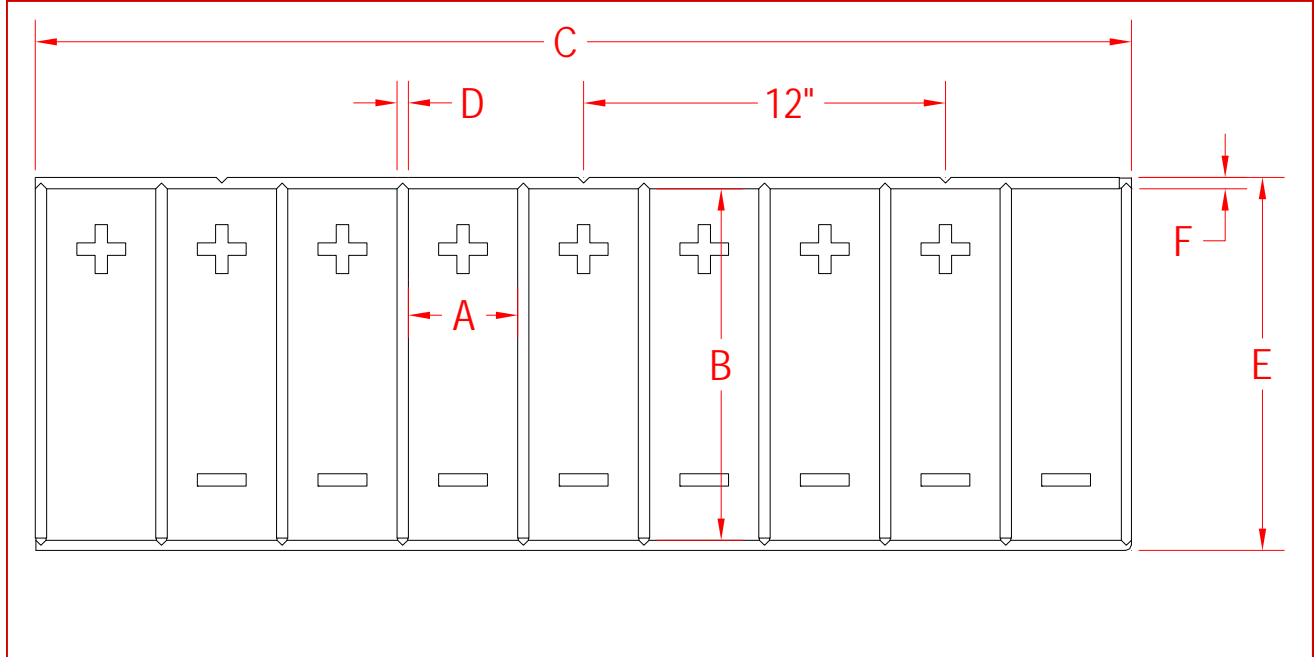

INNOVATIVE
BRICK SYSTEMS, L.L.C.

Innovative Brick Systems, L.L.C.
11625 Reed Ct.
Broomfield, Co. 80020
800-413-4588

VersaLiner®
#425 Utility
Single Row Soldier

Dimensions

- A... 3 5/8"
- B... 11 5/8"
- C...* 36 3/8"
- D... 3/8"
- E...* 12 3/8"
- F... 3/8"

* ±1/8" for normal thermal expansion and contraction

FINISHED PATTERN (RED)

Coverage / Piece

Square Feet.... 3
Linear Feet..... 3

Shipping Info

Box size .. 7"x28"x37"
Pcs per box 100
Box weight ... 37 lbs
SF per box300