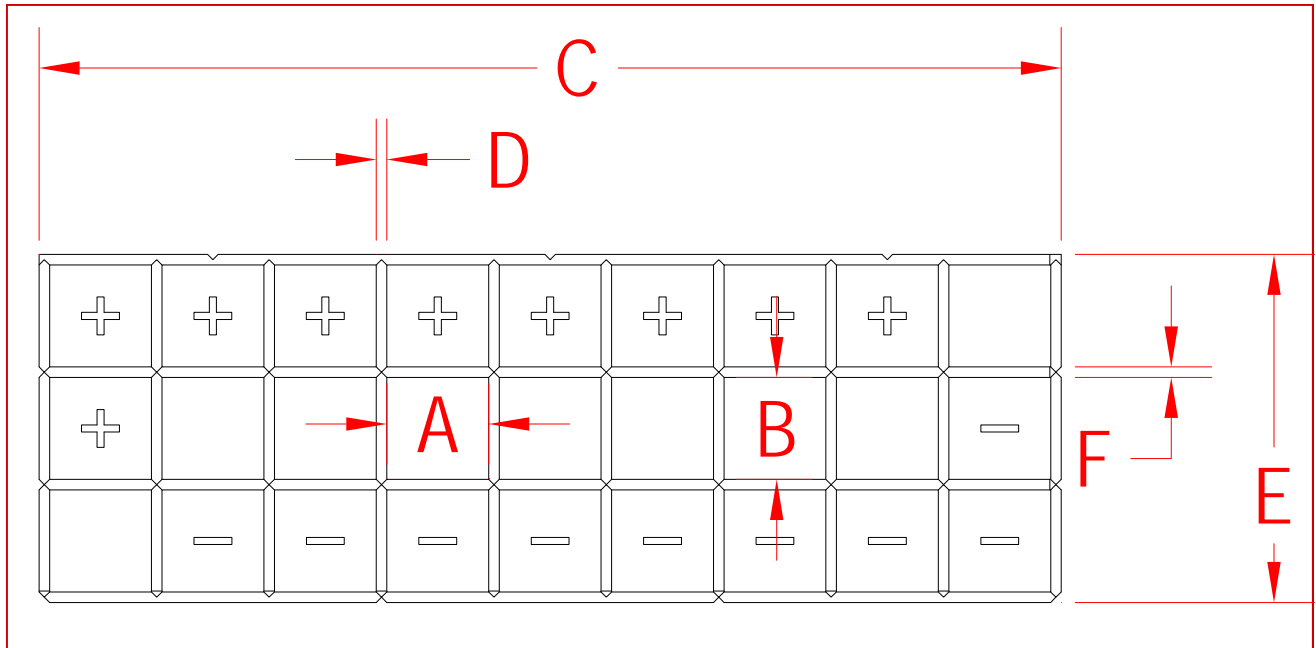

**INNOVATIVE**  
BRICK SYSTEMS, L.L.C.

Innovative Brick Systems, L.L.C.  
11625 Reed Ct.  
Broomfield, Co. 80020  
800-413-4588

**VersaLiner®**  
**#453 3 Row (4x4)**

**Dimensions**

- A... 3 5/8"
- B... 3 5/8"
- C...\* 36 3/8"
- D... 3/8"
- E...\* 12 3/8"
- F... 3/8"

\* ±1/8" for normal thermal expansion and contraction

Finished Pattern (yellow)

**Coverage / Piece**

Square Feet.... 3  
Linear Feet..... 3