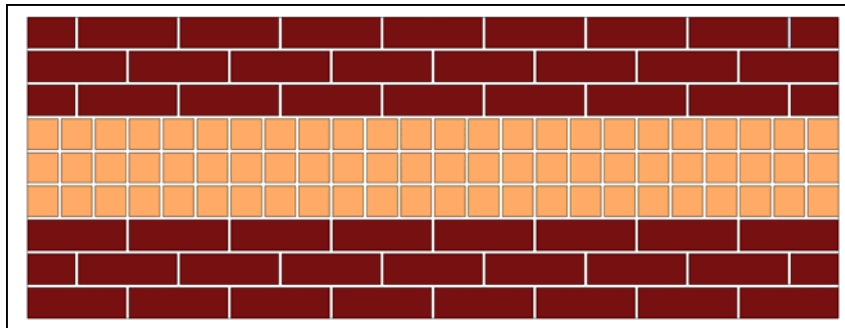

**INNOVATIVE**  
BRICK SYSTEMS, L.L.C.

Innovative Brick Systems, L.L.C.  
11625 Reed Ct.  
Broomfield, Co. 80020  
800-413-4588

**VersaLiner®**  
**#453 3 Row (4x4)**

**Dimensions**

- A... 3 5/8"
- B... 3 5/8"
- C...\* 36 3/8"
- D... 3/8"
- E...\* 12 3/8"
- F... 3/8"

\* ±1/8" for normal thermal expansion and contraction

Finished Pattern (yellow)

**Coverage / Piece**

Square Feet.... 3  
Linear Feet..... 3